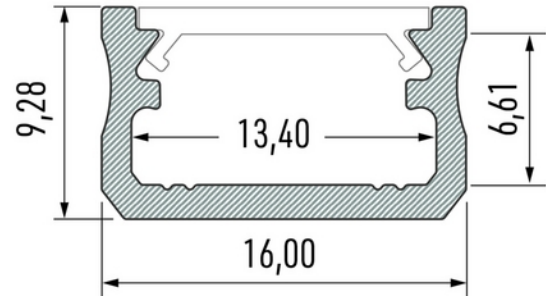

**PRODUCT DATA SHEET**

Profile Type A 16x9,28mm BK 2,02m inc/end caps, clips

Art.no: 10-0012-20

*Lighting Solutions*

## Profile Type A 16x9,28mm BK 2,02m inc/end caps, clips

| TECHNICAL DATA |    |
|----------------|----|
| Outdoor        | No |

| DIMENSIONS               |        |
|--------------------------|--------|
| Length (product) (mm)    | 2020.0 |
| Width (product) (mm)     | 16.0   |
| Height (product) (mm)    | 9.3    |
| Weight (product) (kg)    | 0.269  |
| Max Width LED Strip (mm) | 13.4   |

**PRODUCT DATA SHEET**

Profile Type A 16x9,28mm BK 2,02m inc/end caps, clips

Art.no: 10-0012-20

*Lighting Solutions*

**ENERGY AND CERTIFICATIONS**

CE mark

Yes