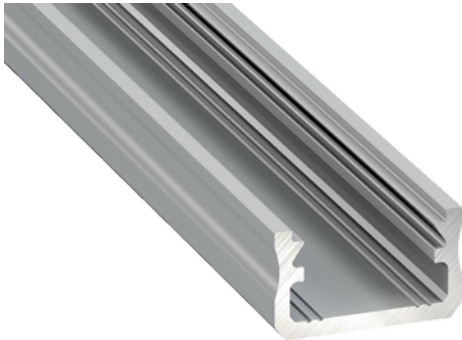

**PRODUCT DATA SHEET**

Profile Type A 16x9,28mm ALU 2,02m inc/end caps, clips

Art.no: 10-0014-20

*Lighting Solutions*

Profile Type A 16x9,28mm ALU 2,02m inc/end caps, clips

TECHNICAL DATA	
Outdoor	No

DIMENSIONS	
Length (product) (mm)	2020.0
Width (product) (mm)	16.0
Height (product) (mm)	9.3
Weight (product) (kg)	0.269
Max Width LED Strip (mm)	13.4

MATERIALS AND SURFACES	
Color	Silver Anodized
Housing Material	Aluminium

INSTALLATION AND CONNECTION	
Mounting	Surface

PRODUCT DATA SHEET

Profile Type A 16x9,28mm ALU 2,02m inc/end caps, clips

Art.no: 10-0014-20