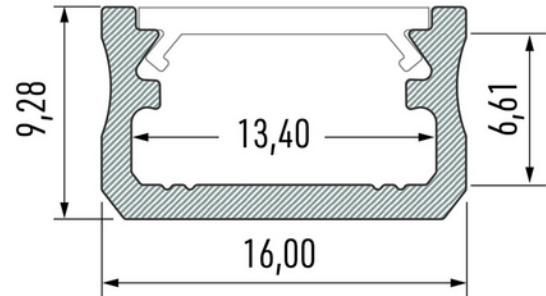

**PRODUCT DATA SHEET**

Profile Type A 16x9,28mm ALU 2,02m inc/end caps, clips

Art.no: 10-0014-20

*Lighting Solutions*

Profile Type A 16x9,28mm ALU 2,02m inc/end caps, clips

TECHNICAL DATA	
Outdoor	No

DIMENSIONS	
Length (product) (mm)	2020.0
Width (product) (mm)	16.0
Height (product) (mm)	9.3
Weight (product) (kg)	0.269
Max Width LED Strip (mm)	13.4

MATERIALS AND SURFACES	
Color	Silver Anodized
Housing Material	Aluminium

INSTALLATION AND CONNECTION	
Mounting	Surface

PRODUCT DATA SHEET

Profile Type A 16x9,28mm ALU 2,02m inc/end caps, clips

Art.no: 10-0014-20