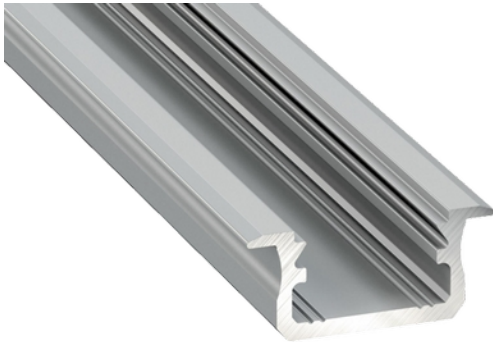

**PRODUCT DATA SHEET**

Profile Type B recessed ALU 2,02m inc/end caps

Art.no: 10-0024-20

*Lighting Solutions*

Profile Type B recessed ALU 2,02m inc/end caps

TECHNICAL DATA	
Outdoor	No

DIMENSIONS	
Length (product) (mm)	2020.0
Width (product) (mm)	21.0
Height (product) (mm)	9.3
Weight (product) (kg)	0.293
Max Width LED Strip (mm)	13.4

MATERIALS AND SURFACES	
Color	Silver Anodized

INSTALLATION AND CONNECTION	
Mounting	Recessed

PRODUCT DATA SHEET

Profile Type B recessed ALU 2,02m inc/end caps

Art.no: 10-0024-20

Lighting Solutions

ENERGY AND CERTIFICATIONS