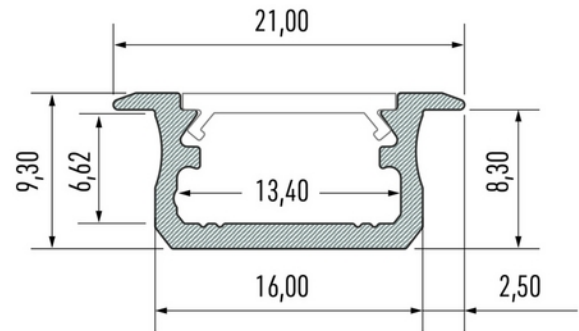

**PRODUCT DATA SHEET**

Profile Type B recessed ALU 2,02m inc/end caps

Art.no: 10-0024-20

*Lighting Solutions*

Profile Type B recessed ALU 2,02m inc/end caps

TECHNICAL DATA	
Outdoor	No

DIMENSIONS	
Length (product) (mm)	2020.0
Width (product) (mm)	21.0
Height (product) (mm)	9.3
Weight (product) (kg)	0.293
Max Width LED Strip (mm)	13.4

MATERIALS AND SURFACES	
Color	Silver Anodized

INSTALLATION AND CONNECTION	
Mounting	Recessed

PRODUCT DATA SHEET

Profile Type B recessed ALU 2,02m inc/end caps

Art.no: 10-0024-20

Lighting Solutions

ENERGY AND CERTIFICATIONS