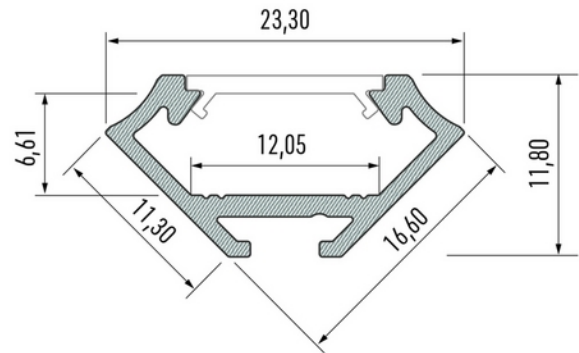

**PRODUCT DATA SHEET**

Profile Type C-Corner WH 2,02 m inc/end caps, clips

Art.no: 10-0031-20

*Lighting Solutions*

## Profile Type C-Corner WH 2,02 m inc/end caps, clips

TECHNICAL DATA	
Outdoor	No

DIMENSIONS	
Length (product) (mm)	2020.0
Width (product) (mm)	23.3
Height (product) (mm)	11.8
Weight (product) (kg)	0.342
Max Width LED Strip (mm)	12.0

MATERIALS AND SURFACES	
Color	White

ENERGY AND CERTIFICATIONS	
CE mark	Yes

**PRODUCT DATA SHEET**

Profile Type C-Corner WH 2,02 m inc/end caps, clips

Art.no: 10-0031-20

*Lighting Solutions*