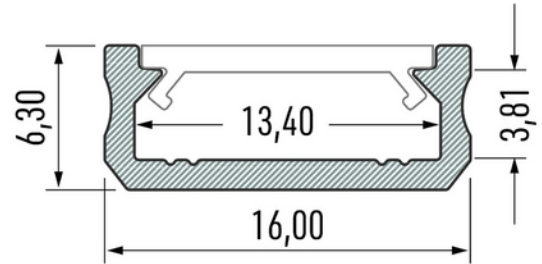

**PRODUCT DATA SHEET**

Profile Type D 16x6,3mm WH 2,02m inc/end caps, clips

Art.no: 10-0041-20

*Lighting Solutions*

Profile Type D 16x6,3mm WH 2,02m inc/end caps, clips

TECHNICAL DATA	
Outdoor	No

DIMENSIONS	
Length (product) (mm)	2020.0
Width (product) (mm)	16.0
Height (product) (mm)	6.3
Weight (product) (kg)	0.203
Max Width LED Strip (mm)	13.4

MATERIALS AND SURFACES	
Color	White
RAL Code	RAL9016
Housing Material	Aluminium

PRODUCT DATA SHEET

Profile Type D 16x6,3mm WH 2,02m inc/end caps, clips

Art.no: 10-0041-20

Lighting Solutions

ENERGY AND CERTIFICATIONS