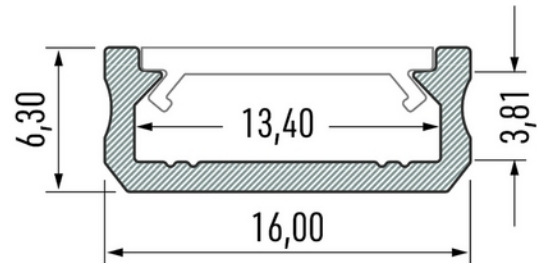

**PRODUCT DATA SHEET**

Profile Type D 16x6,3mm BK 2,02 m inc/end caps, clips

Art.no: 10-0042-20

*Lighting Solutions*

## Profile Type D 16x6,3mm BK 2,02 m inc/end caps, clips

TECHNICAL DATA	
Outdoor	No

DIMENSIONS	
Length (product) (mm)	2020.0
Width (product) (mm)	16.0
Height (product) (mm)	6.3
Weight (product) (kg)	0.203
Max Width LED Strip (mm)	13.4

MATERIALS AND SURFACES	
Color	Black
Housing Material	Aluminium

ENERGY AND CERTIFICATIONS	
CE mark	Yes

**PRODUCT DATA SHEET**

Profile Type D 16x6,3mm BK 2,02 m inc/end caps, clips

Art.no: 10-0042-20

*Lighting Solutions*