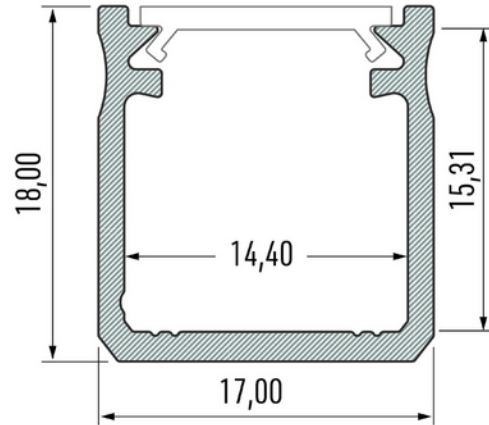

**PRODUCT DATA SHEET**

Profile Type Y 17x18mm WH 2,02 m inc/end caps, clips

Art.no: 10-0091-20

*Lighting Solutions*

Profile Type Y 17x18mm WH 2,02 m inc/end caps, clips

TECHNICAL DATA	
Outdoor	No

DIMENSIONS	
Length (product) (mm)	2020.0
Width (product) (mm)	17.0
Height (product) (mm)	18.0
Weight (product) (kg)	0.442
Max Width LED Strip (mm)	14.4

MATERIALS AND SURFACES	
Color	White
RAL Code	RAL9016
Housing Material	Aluminium

PRODUCT DATA SHEET

Profile Type Y 17x18mm WH 2,02 m inc/end caps, clips

Art.no: 10-0091-20

Lighting Solutions

ENERGY AND CERTIFICATIONS