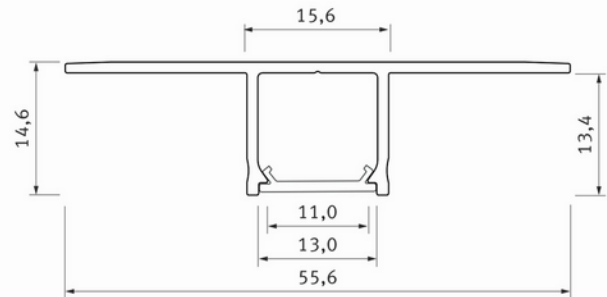

**PRODUCT DATA SHEET**

Profile Type Falco recessed WH 2,02 m inc/end caps

Art.no: 10-0911-20

*Lighting Solutions*

## Profile Type Falco recessed WH 2,02 m inc/end caps

TECHNICAL DATA	
Outdoor	No

DIMENSIONS	
Length (product) (mm)	2020.0
Width (product) (mm)	55.6
Height (product) (mm)	14.6
Weight (product) (kg)	0.512
Max Width LED Strip (mm)	13.0

MATERIALS AND SURFACES	
Color	White

INSTALLATION AND CONNECTION	
Mounting	Recessed

**PRODUCT DATA SHEET**

Profile Type Falco recessed WH 2,02 m inc/end caps

Art.no: 10-0911-20

*Lighting Solutions*

**ENERGY AND CERTIFICATIONS**