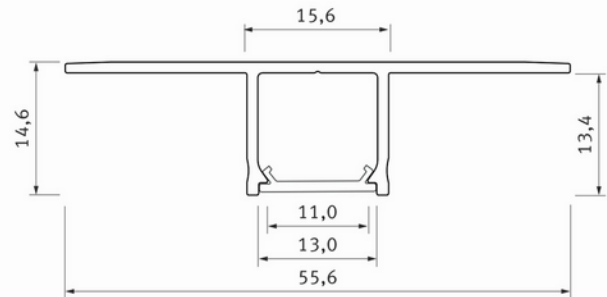

**PRODUCT DATA SHEET**

Profile Type Falco recessed BK 2,02m inc/end caps

Art.no: 10-0925-20

*Lighting Solutions*

Profile Type Falco recessed BK 2,02m inc/end caps

TECHNICAL DATA	
Outdoor	No

DIMENSIONS	
Length (product) (mm)	2020.0
Width (product) (mm)	55.6
Height (product) (mm)	14.6
Weight (product) (kg)	0.512
Max Width LED Strip (mm)	13.0

MATERIALS AND SURFACES	
Color	Black

INSTALLATION AND CONNECTION	
Mounting	Recessed

PRODUCT DATA SHEET

Profile Type Falco recessed BK 2,02m inc/end caps

Art.no: 10-0925-20

Lighting Solutions

ENERGY AND CERTIFICATIONS	
CE mark	Yes