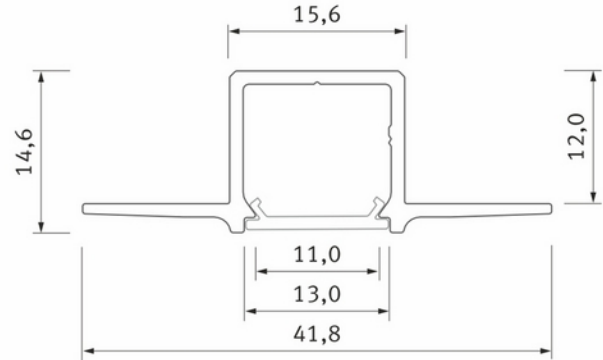

**PRODUCT DATA SHEET**

Profile Type Gaudi recessed drywall WH 2,02m inc/end caps

Art.no: 10-0951-20

*Lighting Solutions*

## Profile Type Gaudi recessed drywall WH 2,02m inc/end caps

TECHNICAL DATA	
Outdoor	No

DIMENSIONS	
Length (product) (mm)	2020.0
Width (product) (mm)	41.8
Height (product) (mm)	14.6
Weight (product) (kg)	0.464
Max Width LED Strip (mm)	13.0

MATERIALS AND SURFACES	
Color	White

INSTALLATION AND CONNECTION	
Mounting	Recessed

**PRODUCT DATA SHEET**

Profile Type Gaudi recessed drywall WH 2,02m inc/end caps

Art.no: 10-0951-20

*Lighting Solutions*

**ENERGY AND CERTIFICATIONS**