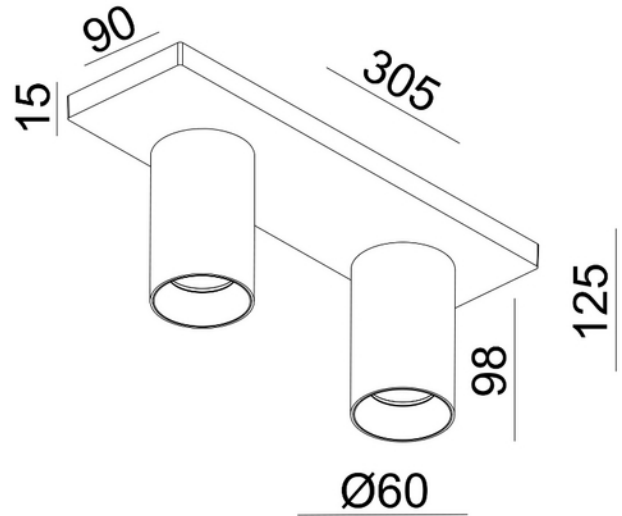

**PRODUCT DATA SHEET**

Tania Mini S2 2xGU10 max 7,5W led WH

Art.no: 101082-3

*Lighting Solutions*

Tania Mini S2 2xGU10 max 7,5W led WH

Tania Mini S2 is a small double spotlight in a modern and contemporary design for surface mounting. GU10 light source not included. Gold front ring can be purchased separately.

**PRODUCT DATA SHEET**

Tania Mini S2 2xGU10 max 7,5W led WH

Art.no: 101082-3

*Lighting Solutions*

DIMENSIONS	
Length (product) (mm)	305.0
Width (product) (mm)	90.0
Height (product) (mm)	125.0

MATERIALS AND SURFACES	
Color	White