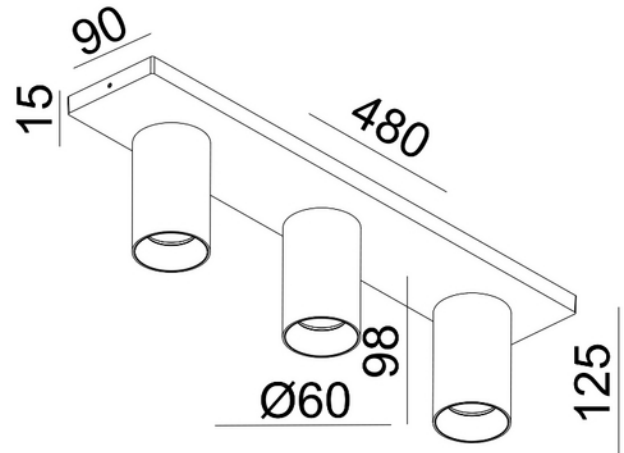

**PRODUCT DATA SHEET**

Tania Mini S3 3xGU10 max 7,5W led BK

Art.no: 101083-2

*Lighting Solutions*

## Tania Mini S3 3xGU10 max 7,5W led BK

Tania Mini S3 is a small triple spotlight modern and contemporary design for surface mounting. GU10 light source not included. Gold front ring can be purchased separately.

**PRODUCT DATA SHEET**

Tania Mini S3 3xGU10 max 7,5W led BK

Art.no: 101083-2

*Lighting Solutions*

DIMENSIONS	
Length (product) (mm)	485.0
Width (product) (mm)	90.0
Height (product) (mm)	125.0

MATERIALS AND SURFACES	
Color	Black