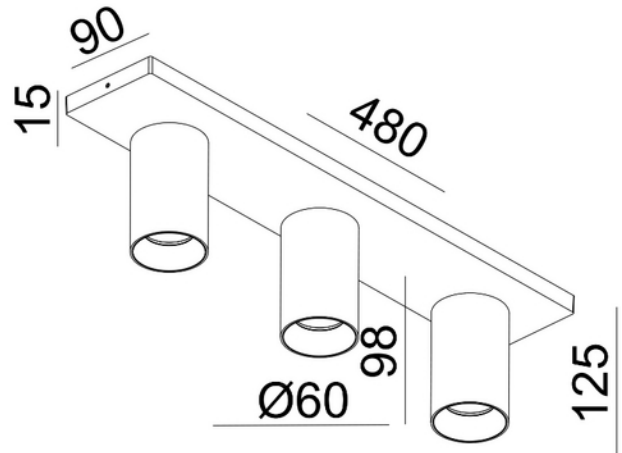

**PRODUCT DATA SHEET**Tania Mini S3 3xGU10 max 7,5W led WH
Art.no: 101083-3*Lighting Solutions*

Tania Mini S3 3xGU10 max 7,5W led WH

Tania Mini S3 is a small triple spotlight modern and contemporary design for surface mounting. GU10 light source not included. Gold front ring can be purchased separately.

**PRODUCT DATA SHEET**

Tania Mini S3 3xGU10 max 7,5W led WH

Art.no: 101083-3

*Lighting Solutions*

DIMENSIONS	
Length (product) (mm)	485.0
Width (product) (mm)	90.0
Height (product) (mm)	125.0

MATERIALS AND SURFACES	
Color	White