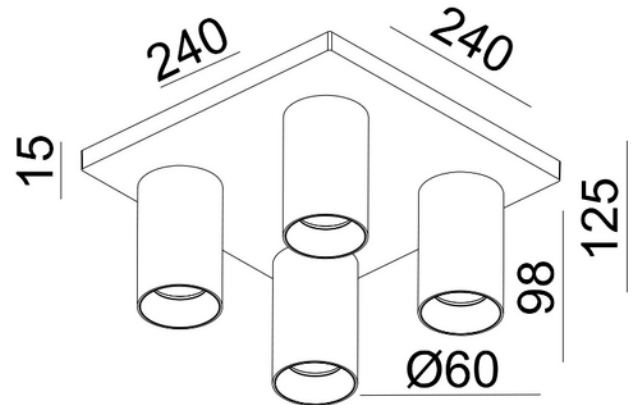

**PRODUCT DATA SHEET**

Tania Mini S4 4xGU10 max 7,5W led BK

Art.no: 101084-02-2

*Lighting Solutions*

Tania Mini S4 4xGU10 max 7,5W led BK

Tania Mini S4 is a small quadruple spotlight modern and contemporary design for surface mounting. GU10 light source not included. Gold front ring can be purchased separately.

| PHOTOMETRIC DATA | |
|-------------------|--------------------------|
| Lightsource Type | Lightsource not included |
| Socket / Cap-Base | GU10 |

**PRODUCT DATA SHEET**

Tania Mini S4 4xGU10 max 7,5W led BK

Art.no: 101084-02-2

*Lighting Solutions*

| DIMENSIONS | |
|-----------------------|-------|
| Length (product) (mm) | 240.0 |
| Width (product) (mm) | 240.0 |
| Height (product) (mm) | 125.0 |

| MATERIALS AND SURFACES | |
|------------------------|-------|
| Color | Black |