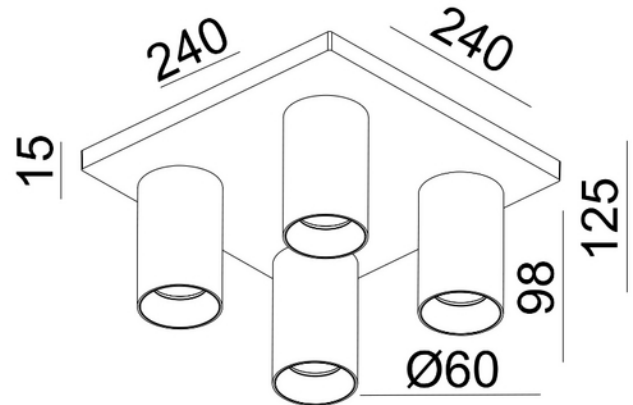

**PRODUCT DATA SHEET**

Tania Mini S4 4xGU10 max 7,5W led WH

Art.no: 101084-02-3

*Lighting Solutions*

## Tania Mini S4 4xGU10 max 7,5W led WH

Tania Mini S4 is a small quadruple spotlight modern and contemporary design for surface mounting. GU10 light source not included. Gold front ring can be purchased separately.

**PRODUCT DATA SHEET**

Tania Mini S4 4xGU10 max 7,5W led WH

Art.no: 101084-02-3

*Lighting Solutions*

DIMENSIONS	
Length (product) (mm)	240.0
Width (product) (mm)	240.0
Height (product) (mm)	125.0

MATERIALS AND SURFACES	
Color	White