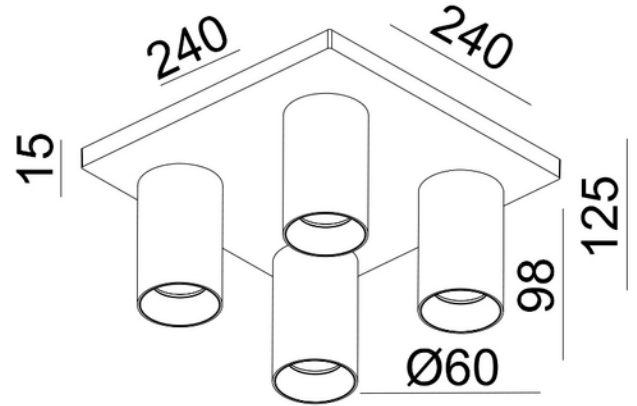

**PRODUCT DATA SHEET**

Tania Mini S4 4xGU10 max 7,5W led BK

Art.no: 101084-2

*Lighting Solutions*

Tania Mini S4 4xGU10 max 7,5W led BK

Tania Mini S4 is a small quadruple spotlight modern and contemporary design for surface mounting. GU10 light source not included. Gold front ring can be purchased separately.

**PRODUCT DATA SHEET**

Tania Mini S4 4xGU10 max 7,5W led BK

Art.no: 101084-2

*Lighting Solutions*

DIMENSIONS	
Length (product) (mm)	240.0
Width (product) (mm)	240.0
Height (product) (mm)	125.0

MATERIALS AND SURFACES	
Color	Black