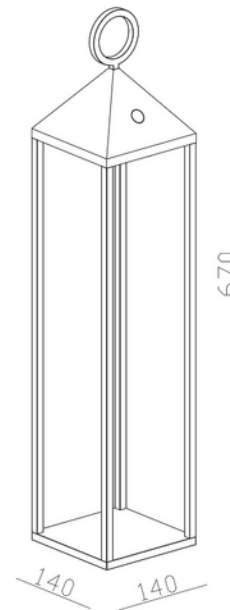

**PRODUCT DATA SHEET**

Specter 200lm 827 2,2W Touch Dim Chargeable IP54 GR 670mm

Art.no: 101380-670-1

*Lighting Solutions*

Specter 200lm 827 2,2W Touch Dim Chargeable IP54 GR 670mm

Beautiful outdoor lamp for long sommer nights! The fixture is produced in die-cast aluminium and powder coated to last outdoors. 9 hours work time and 5-7 charge time operated by 2 x 220mAh lithium battery. Dimmable by touch switch to create the atmosphere you'd like.

DIMENSIONS	
Length (product) (mm)	140.0
Width (product) (mm)	140.0
Height (product) (mm)	670.0

MATERIALS AND SURFACES	
Color	Grey

INSTALLATION AND CONNECTION	
Areas of use	Cafe, Cottage, Garden, Outdoor, Residence
Connection (system)	USB-C