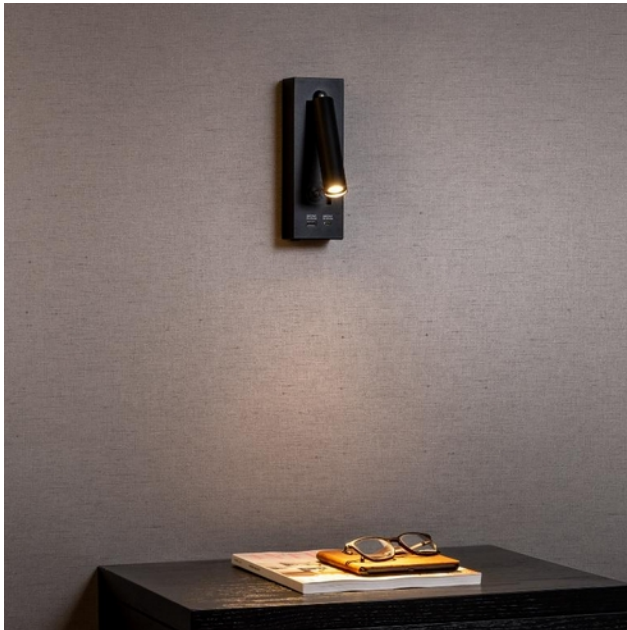

**PRODUCT DATA SHEET**

Lorenzo II 830 20° 2W 2A-USB + USB-C BK

Art.no: 101640-20-2

*Lighting Solutions*

Lorenzo II 830 20° 2W 2A-USB + USB-C BK

Lorenzo is a timeless bedside lamp where focus-oriented reading lights are in focus. The lamp was designed to be able to read in bed, without affecting or awakening others. Lorenzo also includes a convenient USB and USB C port.