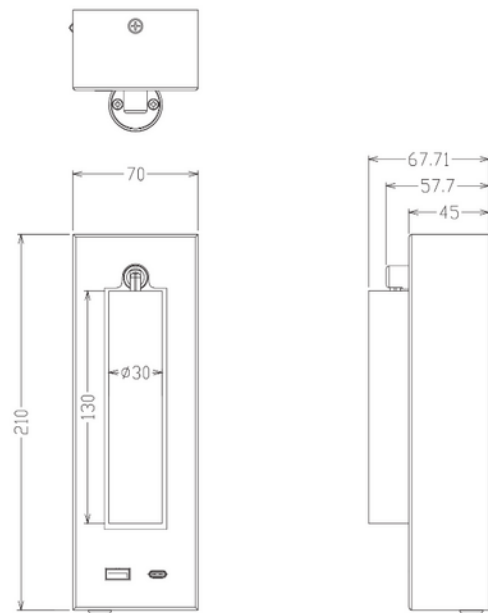

**PRODUCT DATA SHEET**

Lorenzo II 830 20° 2W 2A-USB + USB-C BK

Art.no: 101640-20-2

*Lighting Solutions*

Lorenzo II 830 20° 2W 2A-USB + USB-C BK

Lorenzo is a timeless bedside lamp where focus-oriented reading lights are in focus. The lamp was designed to be able to read in bed, without affecting or awakening others. Lorenzo also includes a convenient USB and USB C port.

**PRODUCT DATA SHEET**

Lorenzo II 830 20° 2W 2A-USB + USB-C BK

Art.no: 101640-20-2

*Lighting Solutions*

PHOTOMETRIC DATA	
CCT (Color Temperature) (K)	3000
Color Code	830
Lightsource Type	LED (built in)
Lens (Diffuser)	Clear
Lifetime (h)	L80B10: 60 000
MacAdam (SDCM)	3
Manufacturer (light source)	Bridgelux

DRIVER	
Flicker-free	Yes

DIMENSIONS	
Length (product) (mm)	70.0
Width (product) (mm)	68.0
Height (product) (mm)	210.0
Weight (product) (kg)	0.71

MATERIALS AND SURFACES	
Color	Black
RAL Code	RAL9005
Housing Material	Aluminium