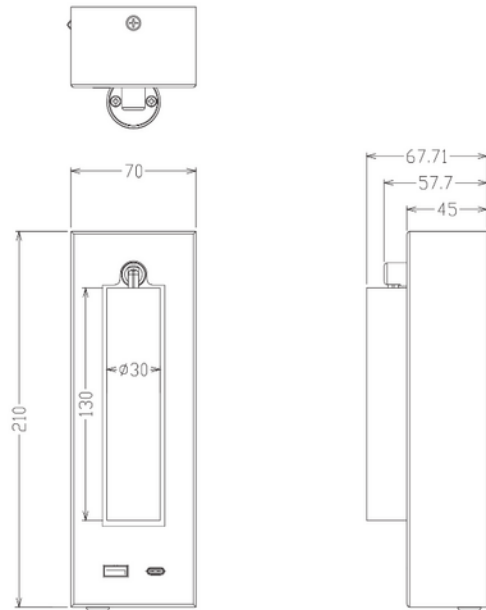

**PRODUCT DATA SHEET**

Lorenzo II 930 20° 2W 2A-USB + USB-C BK 3m cable

Art.no: 101641-01-20-2

*Lighting Solutions*

Lorenzo II 930 20° 2W 2A-USB + USB-C BK 3m cable

Lorenzo is a timeless bedside lamp where focus-oriented reading lights are in focus. The lamp was designed to be able to read in bed, without affecting or awakening others. Lorenzo also includes USB and USB C port.

**PRODUCT DATA SHEET**

Lorenzo II 930 20° 2W 2A-USB + USB-C BK 3m cable

Art.no: 101641-01-20-2

*Lighting Solutions*

PHOTOMETRIC DATA	
CCT (Color Temperature) (K)	3000
Color Code	830
Lightsource Type	LED (built in)
Lens (Diffuser)	Clear
Lifetime (h)	L80B10: 100 000
MacAdam (SDCM)	3
Manufacturer (light source)	Bridgelux

DRIVER	
Flicker-free	Yes

DIMENSIONS	
Length (product) (mm)	70.0
Width (product) (mm)	68.0
Height (product) (mm)	210.0
Weight (product) (kg)	0.71

MATERIALS AND SURFACES	
Color	Black
RAL Code	RAL9016
Housing Material	Aluminium