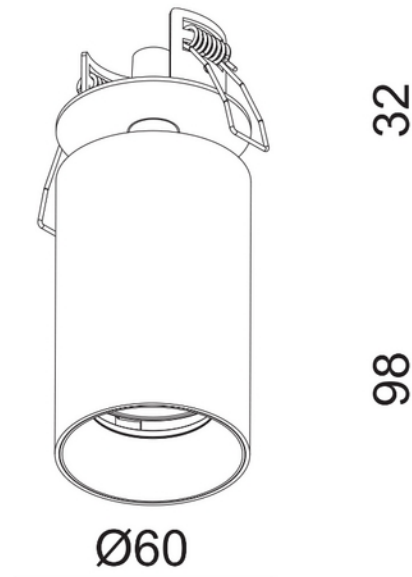

**PRODUCT DATA SHEET**

Tania Mini Basic GU10 max 7,5W led BK

Art.no: 101870-2

*Lighting Solutions*

## Tania Mini Basic GU10 max 7,5W led BK

Tania Mini Basic GU10 is a recessed spotlight that can be tilted and rotated. Available in white and black color. Gold frontring can be bought separately. Lightbulb are not included.

**PRODUCT DATA SHEET**

Tania Mini Basic GU10 max 7,5W led BK

Art.no: 101870-2

*Lighting Solutions*

PHOTOMETRIC DATA	
Lens (Diffuser)	None

DIMENSIONS	
Length (product) (mm)	145.0
Weight (product) (kg)	280.0
Diameter (product) (mm)	60.0