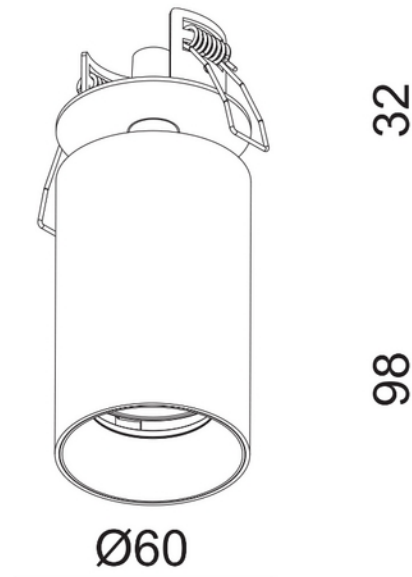

**PRODUCT DATA SHEET**

Tania Mini Basic GU10 max 7,5W led WH

Art.no: 101870-3

*Lighting Solutions*

Tania Mini Basic GU10 max 7,5W led WH

Tania Mini Basic GU10 is a recessed spotlight that can be tilted and rotated. Available in white and black color. Gold frontring can be bought separately. Lightbulb are not included.

ELECTRICAL DATA	
Protection Class (system)	1
Dimming (system)	Light bulb dependent
Voltage (system) [V]	230V 50Hz

TECHNICAL DATA	
IP (system)	IP20
Outdoor	No

PHOTOMETRIC DATA	
Lightsource Type	Lightsource not included
Socket / Cap-Base	GU10

**PRODUCT DATA SHEET**

Tania Mini Basic GU10 max 7,5W led WH

Art.no: 101870-3

*Lighting Solutions***PHOTOMETRIC DATA**

Lens (Diffuser)	None
-----------------	------

DIMENSIONS

Length (product) (mm)	98.0
Diameter (product) (mm)	60.0