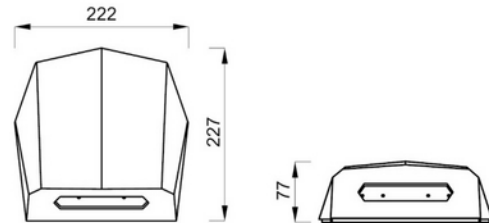

**PRODUCT DATA SHEET**

Norther Escape Outdoor EMG 360lm 3W 1h ST Wall

Art.no: 1019199

*Lighting Solutions*

Norther Escape Outdoor EMG 360lm 3W 1h ST Wall

A wall mounted LED emergency escape luminaire for outdoor applications. An additional option is to adapt the fitting to work in the low temperatures: up to -25°C with selftest. Batteries for emergency: 1 year warranty.

PHOTOMETRIC DATA

CRI / Ra (>=)	80
CCT (Color Temperature) (K)	6500
Lifetime (h)	L80B50: 50 000
Emergency lumen out (lm)	360

DIMENSIONS

Length (product) (mm)	227.0
Width (product) (mm)	222.0
Height (product) (mm)	77.0
Weight (product) (kg)	1.5