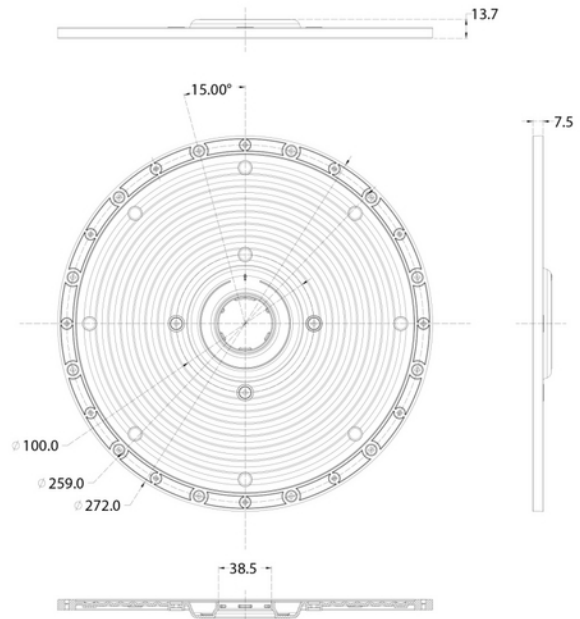

PRODUCT DATA SHEET
Ufo U - Lens 60° - 200W
Art.no: 102335-60

Lighting Solutions

Ufo U - Lens 60° - 200W

60° lense for Ufo U 200W

TECHNICAL DATA	
Outdoor	No

PHOTOMETRIC DATA	
Lens (Diffuser)	Lens

DIMENSIONS	
Height (product) (mm)	13.7
Diameter (product) (mm)	272.0

MATERIALS AND SURFACES	
Color	Clear

ENERGY AND CERTIFICATIONS	
CE mark	Yes

PRODUCT DATA SHEET
Ufo U - Lens 60° - 200W
Art.no: 102335-60

Lighting Solutions