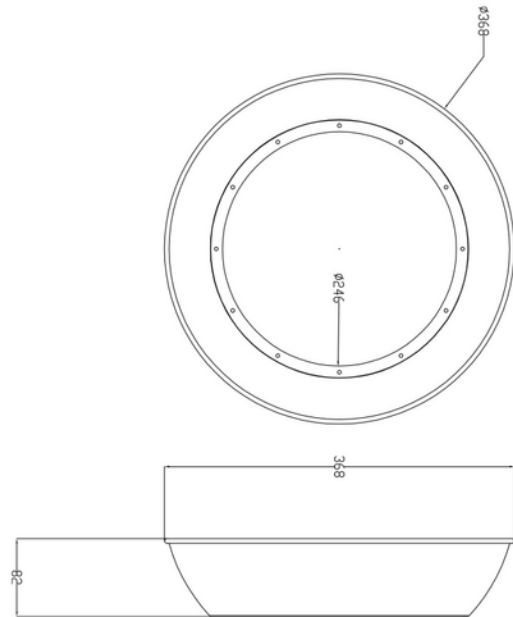

**PRODUCT DATA SHEET**

Ufo U - Lampshade 90° - 200W BK

Art.no: 102335-90-2

*Lighting Solutions*

## Ufo U - Lampshade 90° - 200W BK

Add a 90° lampshade to reduce glare, enhance the visual appearance and to focus the light. Fits Ufo U 200W.

TECHNICAL DATA	
Outdoor	No

DIMENSIONS	
Diameter (product) (mm)	368.0