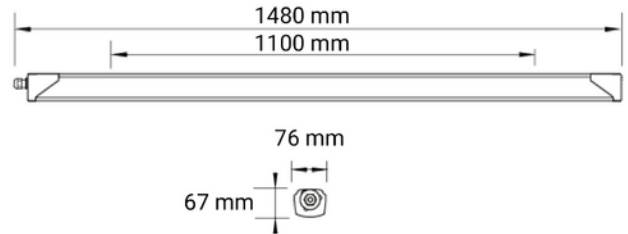

PRODUCT DATA SHEET

Base 6000lm 840 Opal 45W IP69K L=1480mm 3m cable PMMA
Art.no: 10254834

Lighting Solutions

Base 6000lm 840 Opal 45W IP69K L=1480mm 3m cable PMMA

ELECTRICAL DATA	
Protection Class (system)	1
Dimming (system)	None
Voltage (system) [V]	230V 50Hz

TECHNICAL DATA	
IK (system)	IK03
IP (system)	IP66-69K
Outdoor	Yes
Operating temperature (°C)	-25 - 35

**PRODUCT DATA SHEET**

Base 6000lm 840 Opal 45W IP69K L=1480mm 3m cable PMMA
Art.no: 10254834

Lighting Solutions

DRIVER	
Max load pr circuit - B10	15
Max load pr circuit - B16	24
Max load pr circuit - C10	25
Max load pr circuit - C16	40
Max load pr circuit - C20	50
Max load pr circuit - C25	62

DIMENSIONS	
Length (product) (mm)	1480.0
Width (product) (mm)	76.0
Height (product) (mm)	67.0
Weight (product) (kg)	2.3