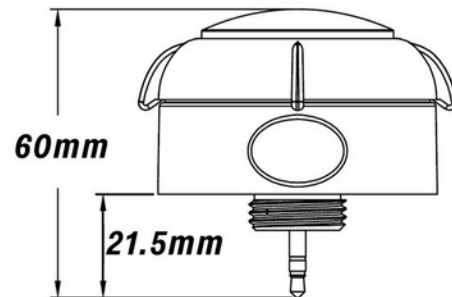

**PRODUCT DATA SHEET**  
NWC Plug in High Bay Sensor  
Art.no: 102550-NW-01

*Lighting Solutions*

TECHNICAL DATA	
IP (system)	IP40
Operating temperature (°C)	-30 - 55

CONTROL SYSTEM	
CO2	No

DIMENSIONS	
Length (product) (mm)	66.0
Width (product) (mm)	66.0
Height (product) (mm)	60.0