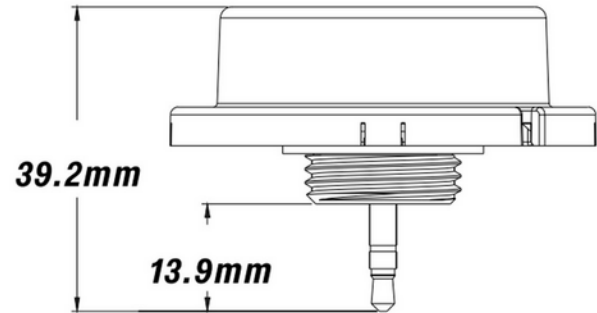

PRODUCT DATA SHEET
NWC Plug in node IP66
Art.no: 102551-NW-03

Lighting Solutions

NWC Plug in node IP66

This node is an advanced Bluetooth control node designed for seamless integration with Norlux Wireless Connect. With an enhanced antenna design, it achieves superior range of up to 100 meters, making it ideal for large installations. It is IP66 rated, ensuring robust protection against dust and water ingress, while the white finish is specifically designed to aesthetically blend into commercial indoor lighting luminaires. The casing is made of a polycarbonate material, providing exceptional durability and resistance to environmental degradation.

TECHNICAL DATA	
IP (system)	IP66
Outdoor	Yes
Type (accessories)	Sensor

CONTROL SYSTEM	
Norlux Wireless Connect	Implemented
System	NWC

DIMENSIONS	
Height (product) (mm)	39.2

PRODUCT DATA SHEET
NWC Plug in node IP66
Art.no: 102551-NW-03