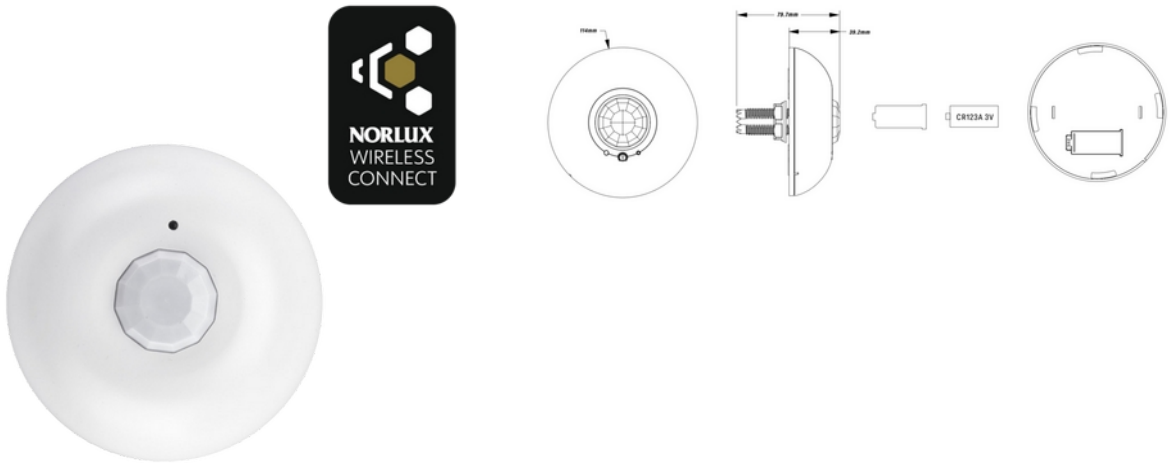

FDV DOCUMENTATION
 NWC Battery Powered Ceiling sensor
 Art.no: 102551-NW-05

Lighting Solutions

NWC Battery Powered Ceiling sensor

MAINTENANCE

Clean with a damp cloth

SPECIFICATIONS	
Maintenance	Clean with a damp cloth
Operating temperature (°C)	55
Movement coverage area (m)	7m
Recommended mounting height (m)	2.4m
Height (product) (mm)	39.2

DETECTION AREA