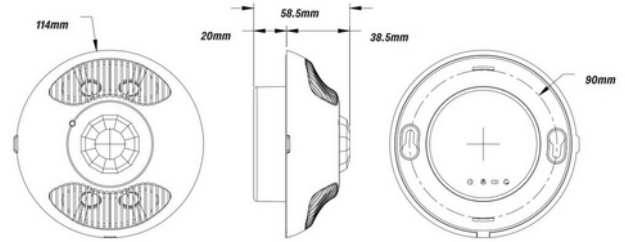

FDV DOCUMENTATION
NWC 230V Ceiling sensor
Art.no: 102551-NW-12

Lighting Solutions

NWC 230V Ceiling sensor

IP20

Bluetooth®

MAINTENANCE

Clean with a damp cloth

SPECIFICATIONS	
Maintenance	Clean with a damp cloth
Operating temperature (°C)	55
Length (product) (mm)	114.0
Height (product) (mm)	58.5