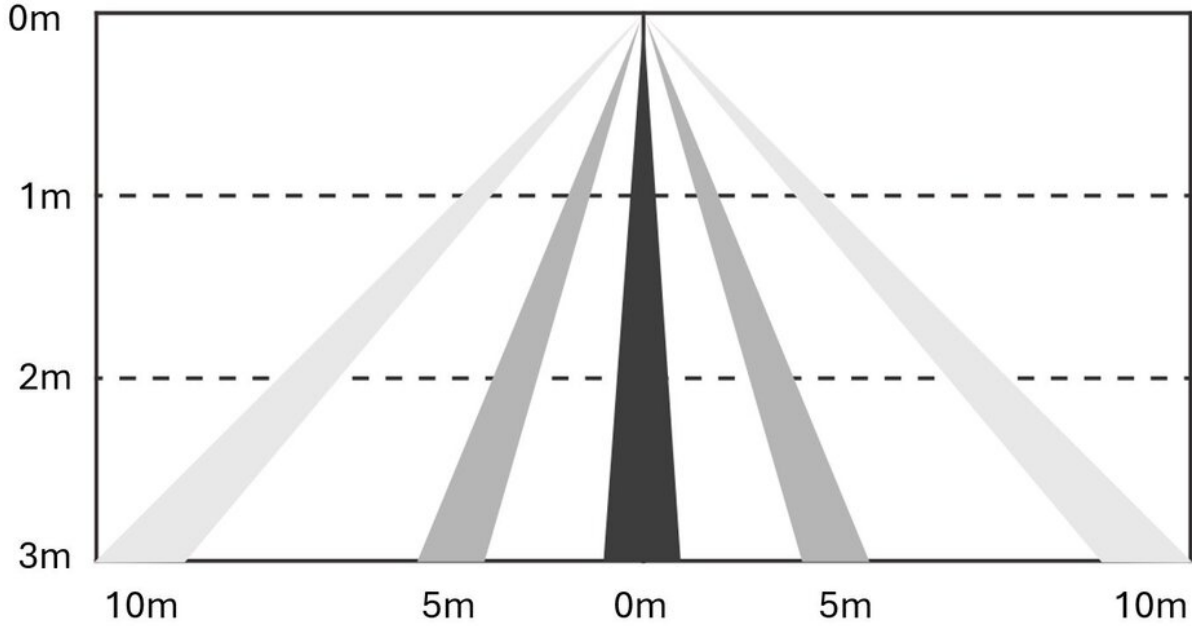

### MAINTENANCE

Clean with a damp cloth

SPECIFICATIONS	
Maintenance	Clean with a damp cloth
Operating temperature (°C)	55
Length (product) (mm)	114.0
Height (product) (mm)	58.5

### DETECTION AREA