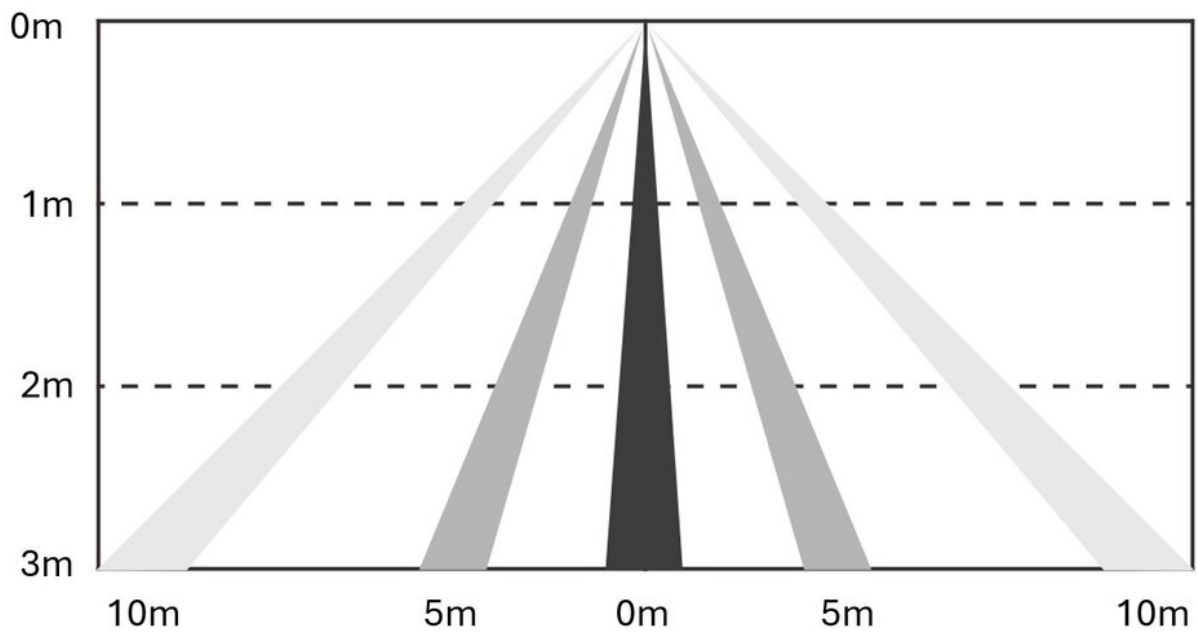

PRODUCT DATA SHEET
NWC 230V Ceiling sensor
Art.no: 102551-NW-12

Lighting Solutions

DIMENSIONS	
Height (product) (mm)	58.5

MATERIALS AND SURFACES	
Color	White

INSTALLATION AND CONNECTION	
Areas of use	Inndoor
Mounting	Ceiling

DETECTION AREA