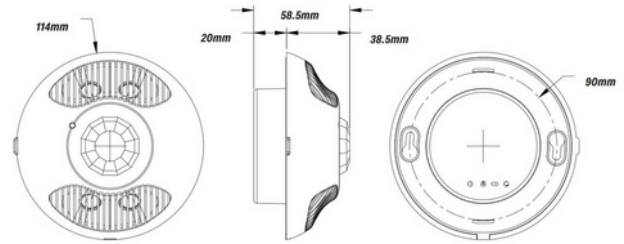

PRODUCT DATA SHEET
NWC 230V Ceiling sensor
Art.no: 102551-NW-12

Lighting Solutions

NWC 230V Ceiling sensor

IP20

Bluetooth®

NWC 230V ceiling detector with Bluetooth and dual-tech motion sensor that combines PIR and ultrasonic technologies to provide high accuracy and wide coverage. It also features integrated daylight control. Setup via the Norlux app allows the sensor to turn on a load and keep it on if either or both technologies detect motion. The detector works seamlessly with other wireless devices in the NWC system.

TECHNICAL DATA	
IP (system)	IP20
Operating temperature (°C)	-30 - 55
Fits 55x55 frame system	No

CONTROL SYSTEM	
Norlux Wireless Connect	Implemented
Two-way radio frequency	Yes
CO2	No
Dimming	0-10V (CCT)
System	NWC

DIMENSIONS	
Length (product) (mm)	114.0