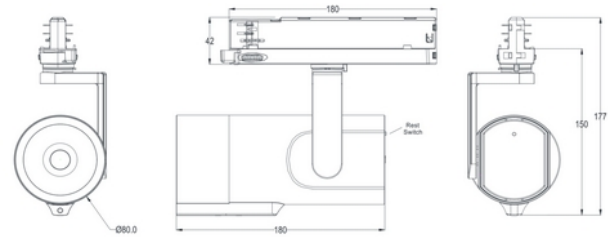

**PRODUCT DATA SHEET**

NSW K Pro Dual AiColor+People Counting 35W 24° 3-Cir WH
 Art.no: 103250-24-3

*Lighting Solutions*

NSW K Pro Dual AiColor+People Counting 35W 24° 3-Cir WH

This series is the second generation of AIoT spotlight products that revolutionize the retail lighting industry. The design is compact and elegant and more cost-effective. The series covers nearly five different installation types two sizes and four light distributions. These lamps are developed to provide a personalized shopping experience and insights into the store environment.

**PRODUCT DATA SHEET**

NSW K Pro Dual AlColor+People Counting 35W 24° 3-Cir WH

Art.no: 103250-24-3

*Lighting Solutions*

PHOTOMETRIC DATA	
Efficacy (system) (lm/W)	65
CRI / Ra (>=)	90
CCT (Color Temperature) (K)	2700-6500
Color Code	RGBW
Lightsource Type	LED (built in)
Lens (Diffuser)	Lens
Lifetime (h)	L80B10: 72 000
MacAdam (SDCM)	3
UGR (<=)	10
Manufacturer (light source)	Ledteen
Forward Voltage LED (max tp=25) (V)	36.0
Driftspenning LED (min tp=65) (V)	36.0

DRIVER	
Manufacturer (driver)	Kinglumi
Flicker-free	Yes

DIMENSIONS	
Width (product) (mm)	80.0
Height (product) (mm)	180.0
Weight (product) (kg)	1.0
Diameter (product) (mm)	80.0

MATERIALS AND SURFACES	
Color	White
Corrosion Class	C1