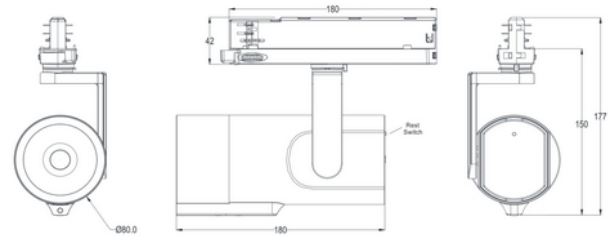

**PRODUCT DATA SHEET**

NSW K Pro Dual AiColor+People Counting 35W 36° 3-Cir WH

Art.no: 103250-36-3

*Lighting Solutions*

NSW K Pro Dual AiColor+People Counting 35W 36° 3-Cir WH

This series is the second generation of AIoT spotlight products that revolutionize the retail lighting industry. The design is compact and elegant and more cost-effective. The series covers nearly five different installation types two sizes and four light distributions. These lamps are developed to provide a personalized shopping experience and insights into the store environment.

**PRODUCT DATA SHEET**

NSW K Pro Dual AiColor+People Counting 35W 36° 3-Cir WH

Art.no: 103250-36-3

*Lighting Solutions*

PHOTOMETRIC DATA	
Efficacy (system) (lm/W)	65
CRI / Ra (>=)	90
CCT (Color Temperature) (K)	2700-6500
Color Code	RGBW
Lightsource Type	LED (built in)
Lens (Diffuser)	Lens
Lifetime (h)	L80B10: 72 000
MacAdam (SDCM)	3
UGR (<=)	10
Manufacturer (light source)	Ledteen
Forward Voltage LED (max tp=25) (V)	36.0
Driftspenning LED (min tp=65) (V)	36.0

DRIVER	
Manufacturer (driver)	Kinglumi
Flicker-free	Yes

CONTROL SYSTEM	
Mesh	Yes
System	NSW

DIMENSIONS	
Width (product) (mm)	80.0
Height (product) (mm)	180.0
Weight (product) (kg)	1.0
Diameter (product) (mm)	80.0