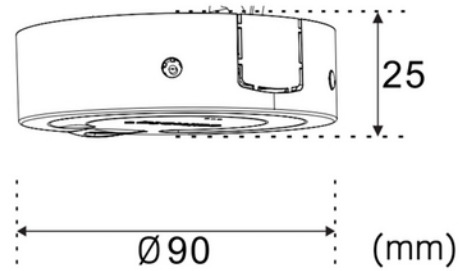

## NSW Smart Sensor Recessed 3in1: PC/HM/AS BK

IP20

Norlux Smart Wireless Smart Sensor Surface 3in1 is an intelligent solution for stores looking to optimize lighting and analyze customer flow. It is ideal for retail where effective light management can influence the customer experience and increase sales.

The sensor offers functionalities such as heatmapping customer counting and automatic scene function. With a detection angle of 120° and a detection range from 3m to 4m height it covers large areas. 12V DC power supply and built-in radar that detects movement in the dark.

The product has an IP20 classification.

TECHNICAL DATA	
IP (system)	IP20
Operating temperature (°C)	0 - 35

CONTROL SYSTEM	
System	NSW

DIMENSIONS	
Width (product) (mm)	85.0
Height (product) (mm)	52.0

MATERIALS AND SURFACES	
Color	Black