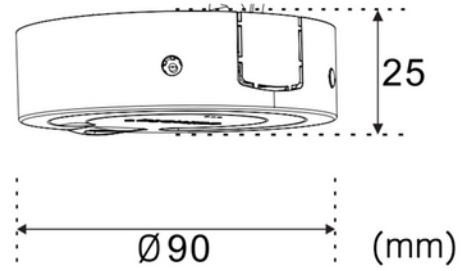

PRODUCT DATA SHEET

NSW Smart Sensor Recessed 3in1: PC/HM/AS WH
Art.no: 103262-3

Lighting Solutions

NSW Smart Sensor Recessed 3in1: PC/HM/AS WH

Norlux Smart Wireless Smart Sensor Surface 3in1 is an intelligent solution for stores looking to optimize lighting and analyze customer flow. It is ideal for retail where effective light management can influence the customer experience and increase sales.

The sensor offers functionalities such as heatmapping customer counting and automatic scene function. With a detection angle of 120° and a detection range from 3m to 4m height it covers large areas. 12V DC power supply and built-in radar that detects movement in the dark.

The product has an IP20 classification.

ELECTRICAL DATA	
Voltage (system) [V]	230V 50Hz

TECHNICAL DATA	
IP (system)	IP20
Operating temperature (°C)	0 - 35

PRODUCT DATA SHEET

NSW Smart Sensor Recessed 3in1: PC/HM/AS WH
Art.no: 103262-3

Lighting Solutions

CONTROL SYSTEM	
System	NSW

DIMENSIONS	
Width (product) (mm)	85.0
Height (product) (mm)	52.0

MATERIALS AND SURFACES	
Color	White

WIRING