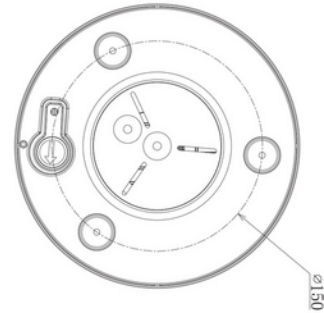

PRODUCT DATA SHEET

NDL190-A Ø203*142mm Surface frame WH

Art.no: 103270-01

Lighting Solutions

NDL190-A Ø203*142mm Surface frame WH

TECHNICAL DATA

Outdoor

No

MATERIALS AND SURFACES

Color

White