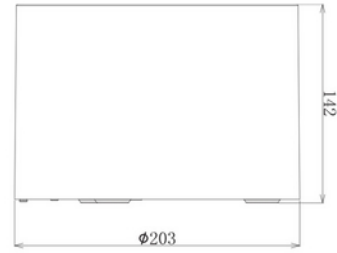

PRODUCT DATA SHEET

NDL190-A Ø203*142mm Surface frame WH

Art.no: 103270-01

Lighting Solutions

NDL190-A Ø203*142mm Surface frame WH

TECHNICAL DATA

Outdoor

No