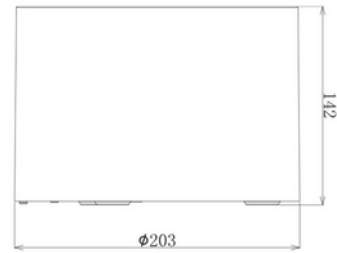

PRODUCT DATA SHEET

NDL190-A Ø203*142mm Surface frame BK

Art.no: 103270-02

Lighting Solutions

NDL190-A Ø203*142mm Surface frame BK

Surface frame for NDL190-A

TECHNICAL DATA	
Outdoor	No

MATERIALS AND SURFACES	
Color	Black