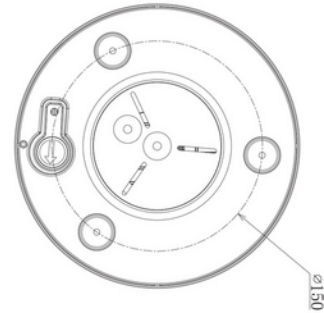

**PRODUCT DATA SHEET**

NDL190-A Ø203\*142mm Surface frame BK

Art.no: 103270-02

*Lighting Solutions*

## NDL190-A Ø203\*142mm Surface frame BK

Surface frame for NDL190-A

TECHNICAL DATA	
Outdoor	No

MATERIALS AND SURFACES	
Color	Black

ENERGY AND CERTIFICATIONS	
CE mark	Yes