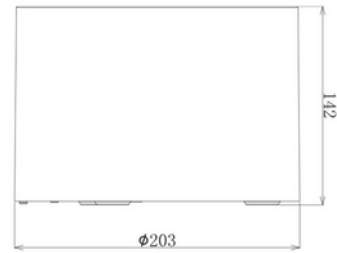

**PRODUCT DATA SHEET**

NDL190-A Ø203\*142mm Surface frame BK

Art.no: 103270-02

*Lighting Solutions*

## NDL190-A Ø203\*142mm Surface frame BK

Surface frame for NDL190-A

TECHNICAL DATA	
Outdoor	No

MATERIALS AND SURFACES	
Color	Black

ENERGY AND CERTIFICATIONS	
CE mark	Yes