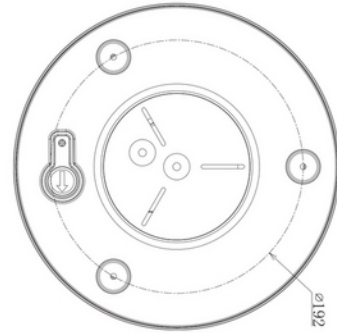

PRODUCT DATA SHEET

NDL235-A Ø248*155mm Surface frame WH

Art.no: 103272-01

Lighting Solutions

NDL235-A Ø248*155mm Surface frame WH

TECHNICAL DATA	
Outdoor	No

MATERIALS AND SURFACES	
Color	White

ENERGY AND CERTIFICATIONS	
CE mark	Yes