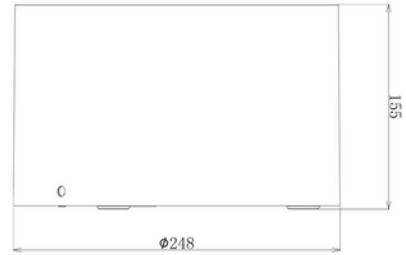

PRODUCT DATA SHEET

NDL235-A Ø248*155mm Surface frame WH

Art.no: 103272-01

Lighting Solutions

NDL235-A Ø248*155mm Surface frame WH

TECHNICAL DATA	
Outdoor	No

MATERIALS AND SURFACES	
Color	White

ENERGY AND CERTIFICATIONS	
CE mark	Yes