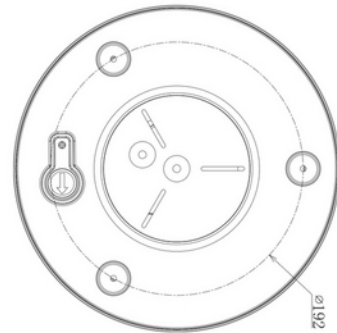

FDV DOCUMENTATION
NDL235-A Ø248*155mm Surface frame BK
Art.no: 103272-02

Lighting Solutions

NDL235-A Ø248*155mm Surface frame BK