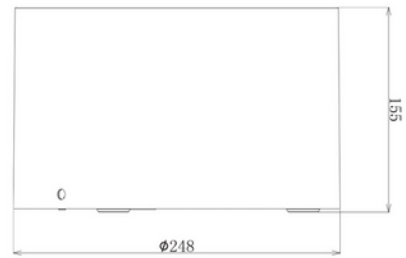

FDV DOCUMENTATION
NDL235-A Ø248*155mm Surface frame BK
Art.no: 103272-02

Lighting Solutions

NDL235-A Ø248*155mm Surface frame BK