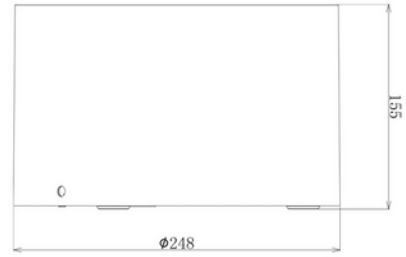

**PRODUCT DATA SHEET**

NDL235-A Ø248\*155mm Surface frame BK

Art.no: 103272-02

*Lighting Solutions*

## NDL235-A Ø248\*155mm Surface frame BK

TECHNICAL DATA	
Outdoor	No

MATERIALS AND SURFACES	
Color	Black

ENERGY AND CERTIFICATIONS	
CE mark	Yes