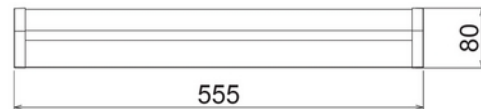

**PRODUCT DATA SHEET**

Pluto G2 1400lm 10W 940/30 170°/110° 550mm WH Phasecut

Art.no: 103350-175-3

*Lighting Solutions*

Pluto G2 1400lm 10W 940/30 170°/110° 550mm WH Phasecut

ELECTRICAL DATA	
Protection Class (system)	1
Voltage (system) [V]	230V 50Hz
Lightsource Max. Power (W) if Socket	10W

TECHNICAL DATA	
IK (system)	IK08
IP (system)	IP44
IP Front/Back (system)	IP44/44
Outdoor	No
Operating temperature (°C)	-20 - 45

**PRODUCT DATA SHEET**

Pluto G2 1400lm 10W 940/30 170°/110° 550mm WH Phasecut
Art.no: 103350-175-3

**PRODUCT DATA SHEET**

Pluto G2 1400lm 10W 940/30 170°/110° 550mm WH Phasecut

Art.no: 103350-175-3

*Lighting Solutions*

DIMENSIONS	
Length (product) (mm)	555.0
Width (product) (mm)	80.0
Height (product) (mm)	80.0
Weight (product) (kg)	0.74