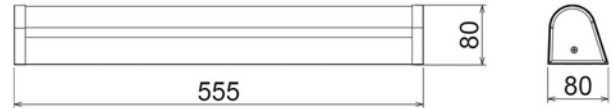

**FDV DOCUMENTATION**

Pluto G2 1400lm 10W 940/30 170°/110° 550mm WH PIR  
 Art.no: 103350-S-175-3

*Lighting Solutions*

## Pluto G2 1400lm 10W 940/30 170°/110° 550mm WH PIR

SPECIFICATIONS	
Operating temperature (°C)	45
Lumen Out (system) (lm)	1326
Forward Voltage LED (max tp=25) (V)	2.9
Forward Voltage LED (min tp=65) (V)	2.7
Inrush current time (µs)	55.6
Inrush current I <sub>max</sub> (A)	6.16
Length (product) (mm)	555.0
Width (product) (mm)	80.0
Height (product) (mm)	80.0
Weight (product) (kg)	0.74