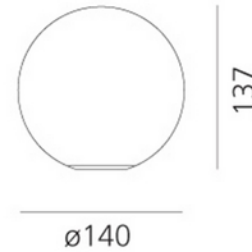

Dioscuri table 14

Polycarbonate base with steel ballast; acid-etched blown glass diffuser

ELECTRICAL DATA	
Protection Class (system)	2
Dimming (system)	Light bulb dependent
Voltage (system) [V]	230V 50Hz

TECHNICAL DATA	
IP (system)	IP20
Outdoor	No

PHOTOMETRIC DATA	
Color Code	827
Lightsource Type	Lightsource not included
Socket / Cap-Base	E14