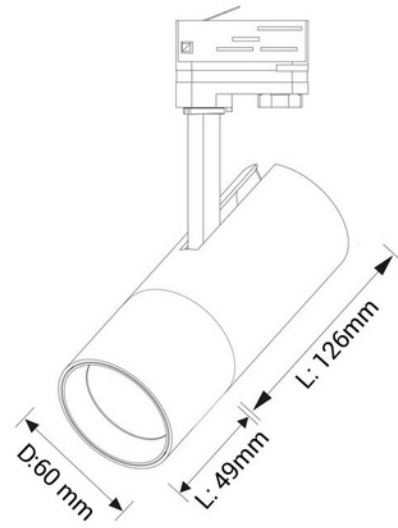

**PRODUCT DATA SHEET**

Cylinder 60 Spotskinnepakke X3, 2M, Dim-to-Warm, sort
Art.no: 103430-09

Lighting Solutions

Cylinder 60 Spotskinnepakke X3, 2M, Dim-to-Warm, sort

ELECTRICAL DATA	
Protection Class (system)	1
Dimming (system)	Phase-Cut

TECHNICAL DATA	
IP (system)	IP00
Outdoor	No

PHOTOMETRIC DATA	
CRI / Ra (>=)	95
CCT (Color Temperature) (K)	3000-2000K D2W
Color Code	930
Lightsource Type	LED (built in)
Socket / Cap-Base	N/A
Lens (Diffuser)	Clear
Lifetime (h)	L80B50: 100 000

**PRODUCT DATA SHEET**

Cylinder 60 Spotskinnepakke X3, 2M, Dim-to-Warm, sort
Art.no: 103430-09

Lighting Solutions

DRIVER	
Manufacturer (driver)	AcTEC
Max Output Voltage (V)	55

DIMENSIONS	
Width (product) (mm)	60.0
Height (product) (mm)	220.0