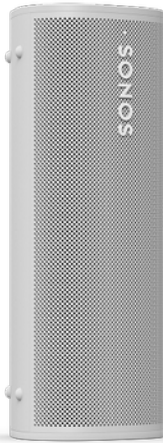

PRODUCT DATA SHEET
Sonos ROAM, Bluetooth Speaker WH
Art.no: 10361988

Lighting Solutions

Sonos ROAM, Bluetooth Speaker WH

Get great sound for your size - at home and on the go - with this lightweight, portable smart speaker ready for outdoor use. Get hours of music, radio, audiobooks and more from all your favorite services, thanks to the long battery life of Roam's rechargeable battery. Listen at home with Wi-Fi and control the sound easily with the Sonos app, your voice, your TV remote control or Apple AirPlay 2. Use Bluetooth® on the go and outdoors. Add more Sonos speakers around the home for listening in multiple rooms. Everything works together over Wi-Fi.

DIMENSIONS	
Length (product) (mm)	60.0
Width (product) (mm)	62.0
Height (product) (mm)	168.0
Weight (product) (kg)	0.4

MATERIALS AND SURFACES	
Color	White