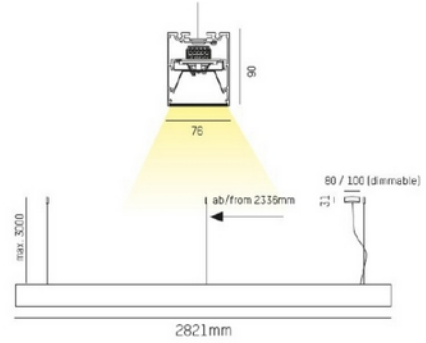

**PRODUCT DATA SHEET**

Log Out Pendant 4980lm 930 50W WH

Art.no: 1039-3

*Lighting Solutions*

## Log Out Pendant 4980lm 930 50W WH

ELECTRICAL DATA	
Dimming (system)	None

TECHNICAL DATA	
IP (system)	IP20
Outdoor	No

PHOTOMETRIC DATA	
CRI / Ra (>=)	90
CCT (Color Temperature) (K)	3000
Color Code	930
Lens (Diffuser)	Opal

DIMENSIONS	
Length (product) (mm)	2821.0
Width (product) (mm)	76.0

**PRODUCT DATA SHEET**

Log Out Pendant 4980lm 930 50W WH

Art.no: 1039-3

*Lighting Solutions*

DIMENSIONS	
Height (product) (mm)	90.0
Weight (product) (kg)	11.5