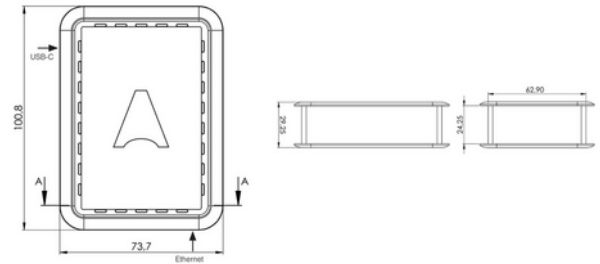

PRODUCT DATA SHEET
CBU Casambi Cloud Gateway
Art.no: 1062

Lighting Solutions

CBU Casambi Cloud Gateway

Receive data from your Casambi network and remotely control it over the internet with a Casambi Cloud Gateway. Two product variants are available; PSU (CGW-001-PSU) and PoE-enabled (CGW-001-POE). The Power Supply Unit (PSU) version comes with a power adapter that's suitable for the EU, UK, US, AU and PRC regions. The Power over Ethernet (PoE) version comes with a splitter to separate the power from the data and feed it into a separate input.