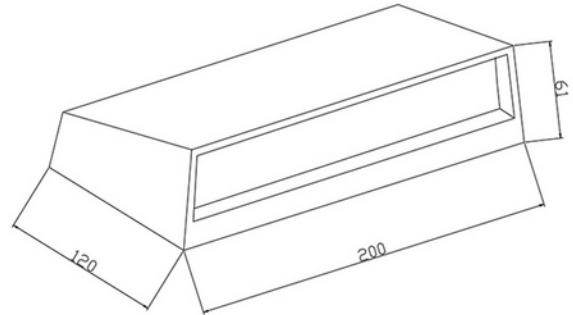

**PRODUCT DATA SHEET**  
Caro 700lm 830 78° 16W BK IP65  
Art.no: 1080-2

*Lighting Solutions*

## Caro 700lm 830 78° 16W BK IP65

Waterproof Led Outdoor Wall light Caro, minimizing wasted light and glare. Clean lines and a sloped roofline accent but don't detract from architectural surroundings. Caro will look fantastic beside door or back of a home as a porch light as well as an entryway light to a hotel, restaurant or bar.

DIMENSIONS	
Length (product) (mm)	208.0
Width (product) (mm)	53.0
Height (product) (mm)	104.0
Weight (product) (kg)	0.6

MATERIALS AND SURFACES	
Color	Black

INSTALLATION AND CONNECTION	
Areas of use	Generally, Outdoor
Mounting	Surface, Wall
Connection (system)	Terminal