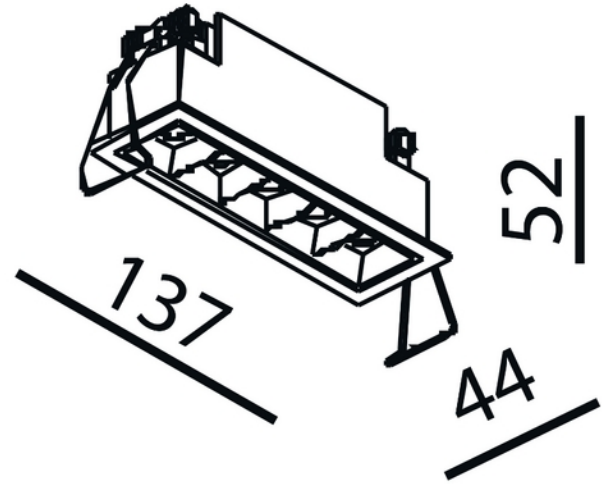

**PRODUCT DATA SHEET**  
Cold 5 Front Ring Black  
Art.no: 1107-2

*Lighting Solutions*

 130x36mm

## Cold 5 Front Ring Black

CE

Black front ring for Cold 5

DIMENSIONS	
Length (product) (mm)	123.0
Width (product) (mm)	30.0
Height (product) (mm)	11.0
Weight (product) (kg)	0.05

MATERIALS AND SURFACES	
Color	Black