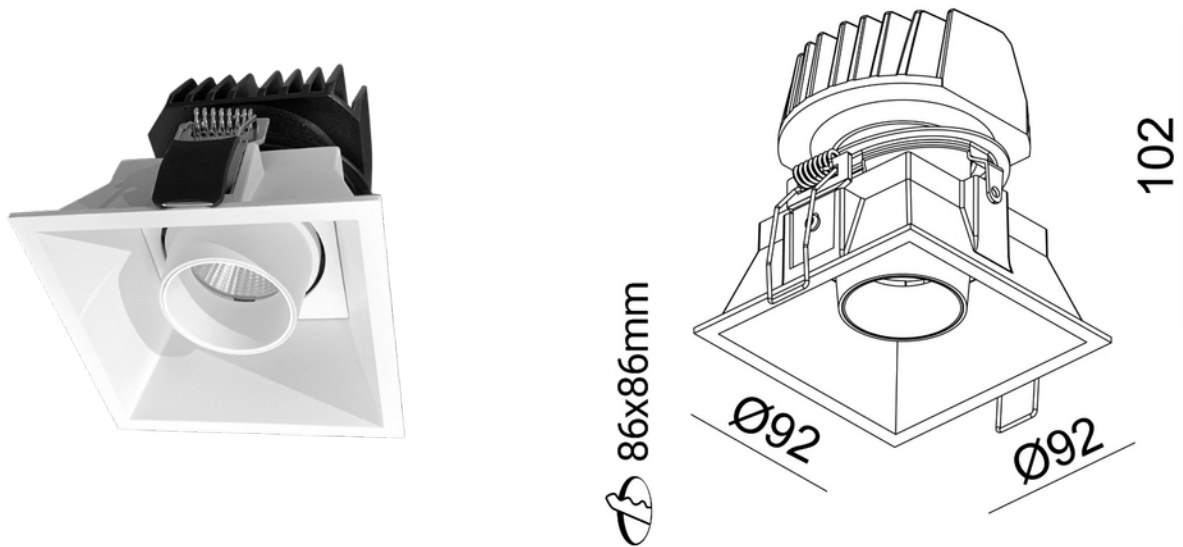

**PRODUCT DATA SHEET**

Make D2W 45-950lm 930-919 34° 9,4W WH w/o driver

Art.no: 11080-D2W-34-3

*Lighting Solutions***Make D2W 45-950lm 930-919 34° 9,4W WH w/o driver**

ELECTRICAL DATA	
Protection Class (system)	3
Dimming (system)	Depending on Driver
Voltage (system) [V]	230V 50Hz

TECHNICAL DATA	
IP (system)	IP20
Outdoor	No

PHOTOMETRIC DATA	
CRI / Ra (>=)	90
CCT (Color Temperature) (K)	3000-1900K D2W
Color Code	930-919
Lightsource Type	LED (built in)

**PRODUCT DATA SHEET**

Make D2W 45-950lm 930-919 34° 9,4W WH w/o driver

Art.no: 11080-D2W-34-3

*Lighting Solutions*

PHOTOMETRIC DATA	
Socket / Cap-Base	N/A
Lens (Diffuser)	Clear
Lifetime (h)	L80B10: 100 000
MacAdam (SDCM)	3
Manufacturer (light source)	Prolight
Forward Current LED (min-max) (mA)	null - 500

DIMENSIONS	
Length (product) (mm)	92.0
Width (product) (mm)	92.0
Height (product) (mm)	107.0

MATERIALS AND SURFACES	
Color	White

INSTALLATION AND CONNECTION	
Areas of use	Cottage, Hotel, Kitchen, Residence, Showroom
Mounting	Recessed, Ceiling
Connection (system)	Depending on driver